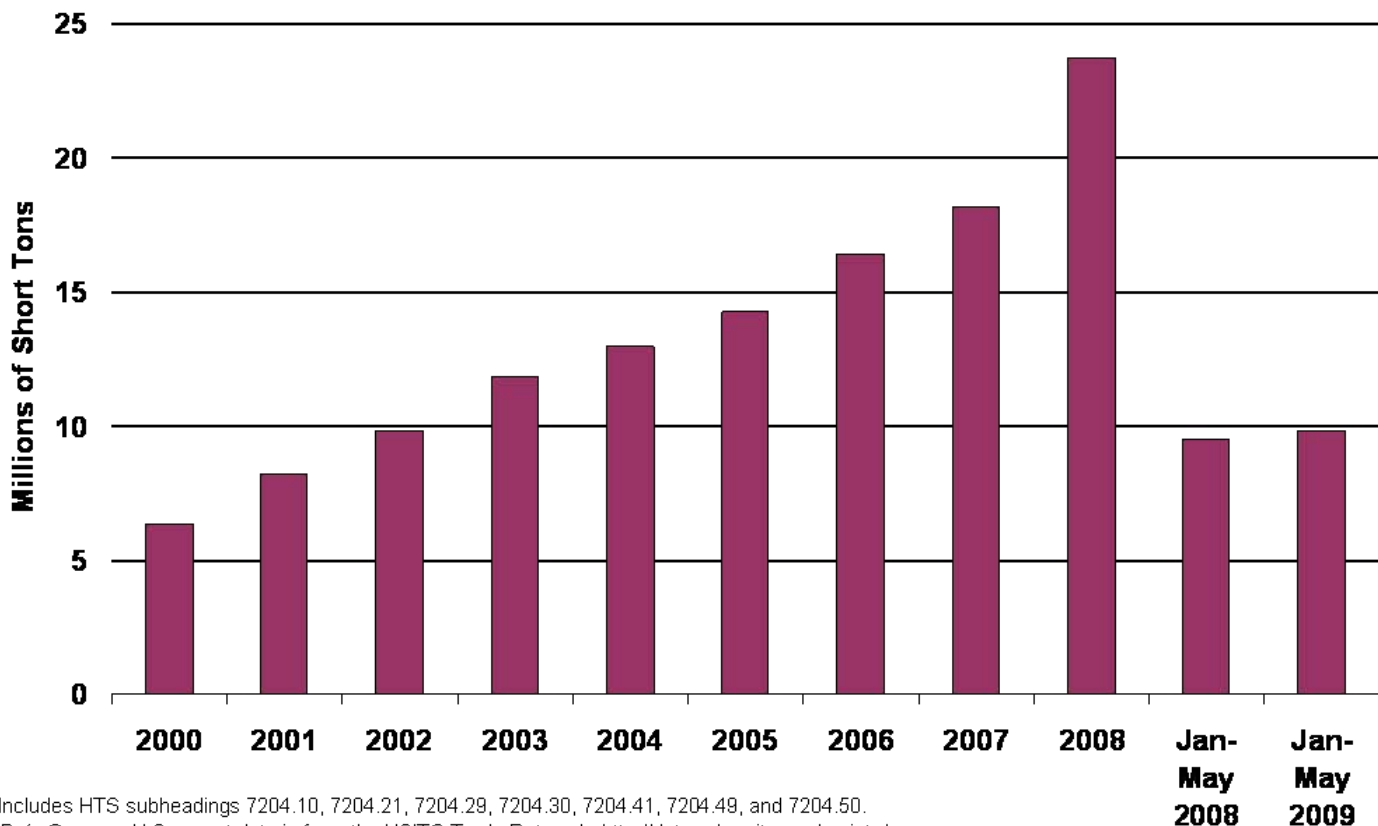

Data Source: American Metal Market, price based on Chicago, IL.

U.S. Scrap Exports Continue to Grow While Others Decline

U.S. Scrap Exports Have Steadily Increased Since 2000

Includes HTS subheadings 7204.10, 7204.21, 7204.29, 7204.30, 7204.41, 7204.49, and 7204.50.

Data Source: U.S. export data is from the USITC Trade Dataweb, <http://dataweb.usitc.gov/scripts/query.asp>