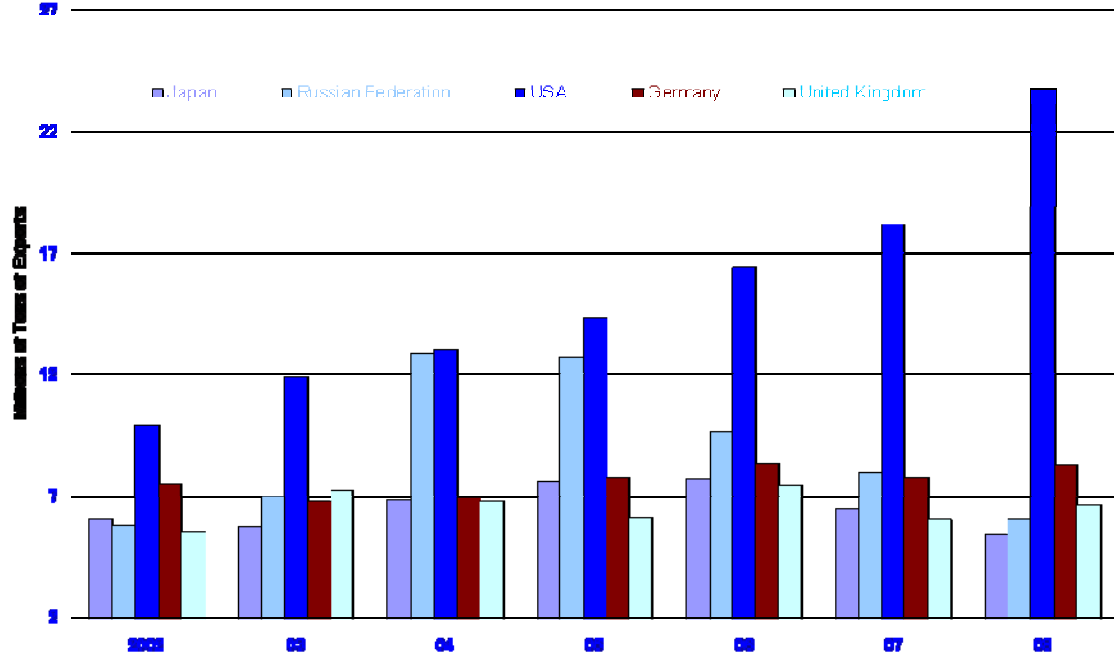

Data Source: American Metal Market, price based on Chicago, IL.

U.S. Scrap Exports Continue to Grow While Others Decline

U.S. Scrap Exports Have Steadily Increased Since 2000

Includes HTS subheadings 7204.10, 7204.21, 7204.29, 7204.30, 7204.41, 7204.49, and 7204.50.